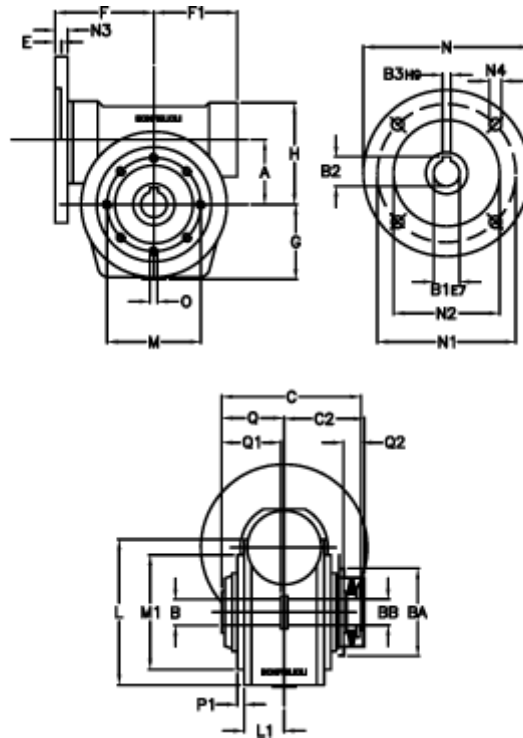

Article number: 390204907072316

Description: Worm Gear with Torque Limiter  
VF 49-L1-P-70 P63B14

## Measures

a = 49.50	C2 = 63,5	L1 = 36.8	O = M6x8
B = 25	Description = VF 49P-xx-63B14	m = 94	P1 = 2.5
B1 E7 = 11	E = 3.0	M1 = 68	Q = 51.0
B2 = 12.8	F = 70	N = 90	Q1 = 41
B3 H9 = 4	F1 = 63	N1 = 75	Q2 = 15
BA = 63	g = 56	N2 = 60	
BB H7 = 14	H = 80.0	N3 = 7.0	
C = 105	L = 107.5	N4 = 6	